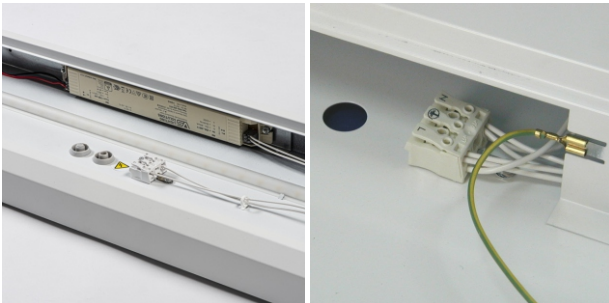

technical data type **Echo LED**

Housing: White powder coated steel.

Optic:

- Frosted cover of LED modules.
- Double Parabolic: Mat reflectors with "V" shaped crossblades.

Optional: Single parabolic louver (Ecoline)

Electrical specifications:

- LED current driver

Quick connector

LED:

- Mid Power LED CRI 80 (option CRI 90)
- 3000 K, 4000 K
- UGR <19 (office lighting)
- Lifetime 80.000 h L80 B50
- DALI or DIM 1 - 10 V

Housing	L	W	H	Lf	Kg
418	611	410	52	400	2.2
136	1210	153	52	900	2.2
236	1210	238	52	900	2.5
158	1510	153	52	1200	3.2
258	1510	238	52	1200	4.0
236Eco	1258	264	60	950	2.5
258Eco	1558	264	60	1250	3.2