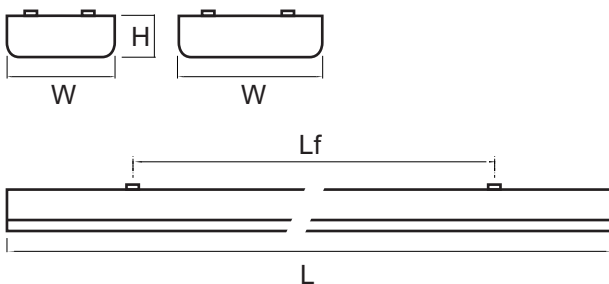

technical data type **Echo LED**

Housing: White powder coated steel.

Optic:

- Frosted cover of LED modules.
- Double Parabolic: Mat reflectors with "V" shaped crossblades.

Optional: Single parabolic louver (Ecoline)

Electrical specifications:

- LED current driver

Quick connector

LED:

- Mid Power LED CRI 80 (option CRI 90)
- 3000 K, 4000 K
- UGR <19 (office lighting)
- Lifetime 80.000 h L80 B50
- DALI or DIM 1 - 10 V

Housing	L	W	H	Lf	Kg
418	611	410	52	400	2.2
136	1210	153	52	900	2.2
236	1210	238	52	900	2.5
158	1510	153	52	1200	3.2
258	1510	238	52	1200	4.0
236Eco	1258	264	60	950	2.5
258Eco	1558	264	60	1250	3.2