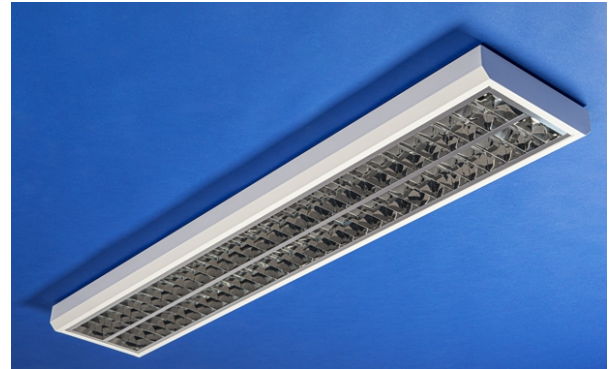

technical data type **Echo LED**

Housing: White powder coated steel.

Optic:

- Frosted cover of LED modules.
- Double Parabolic: Mat reflectors with "V" shaped crossblades.

Optional: Single parabolic louver (Ecoline)

Electrical specifications:

- LED current driver

Quick connector

LED:

- Mid Power LED CRI 80 (option CRI 90)
- 3000 K, 4000 K
- UGR <19 (office lighting)
- Lifetime 80.000 h L80 B50
- DALI or DIM 1 - 10 V

Housing	L	W	H	Lf	Kg
418	611	410	52	400	2.2
136	1210	153	52	900	2.2
236	1210	238	52	900	2.5
158	1510	153	52	1200	3.2
258	1510	238	52	1200	4.0
236Eco	1258	264	60	950	2.5
258Eco	1558	264	60	1250	3.2