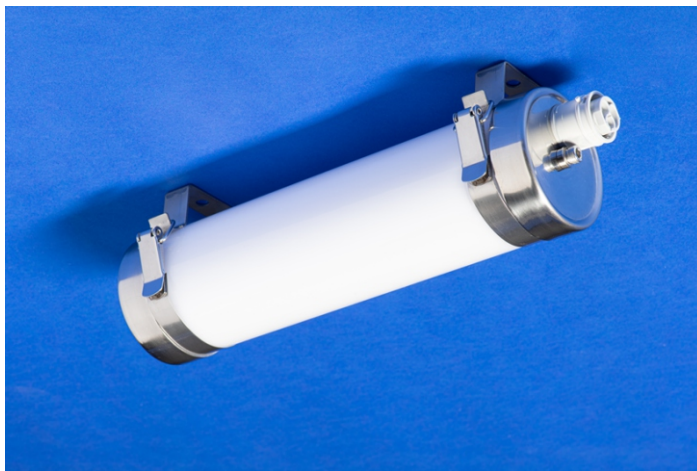

technical data type **TUBE EM**

Base: Impact proof PC housing. IK10

- Free fix mounting bracket.
- Connection: Wieland, Adels, Stucchi connector.
- Silicone gasket.

Diffuser: Special frosted polycarbonate for a smooth uniform lighting.

- *Optional* : - Frosted PMMA diffuser

Gear tray: Aluminium

Specifications:

- Non-maintained.
- Multi-watt version : 8W / 825 lm - 13W / 1350 lm
- Available in 3000K, 4000K, 5000K
- Ta: +5° till 30°C.

Housing	L	W	H	Lf(mm)	Kg
301	310	80	102	280 - 290	1,0
601	600	80	102	300 - 500	1,7